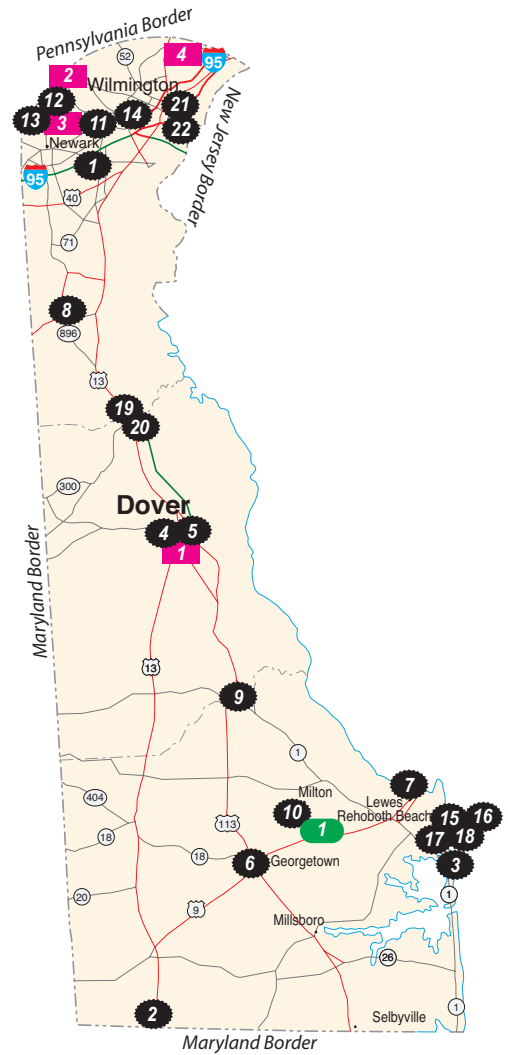

---

---

---

---

---

---

---

**Breweries**

*B*=Brewpub (brew & sell beer/food on premise)  
*C*=Contract Brewery (brew/sell beer off premise)  
*M*=Microbrewery (brew beer/sell off premise)  
*N*=Nanobrewery (3 BBL or less)  
*T*=Taproom (sell beer on premise)  
*P*=Proprietary Brewpub  
 (sells food and beer exclusively brewed for premise)  
*R*=Regional (large, brew beer/sell off premise)

**Beer Bars & Restaurants**

**Homebrew Shops**

**Beer Stores**

**BOP - Brew on Premises**

*\*Call location to find out hours/days of operation*

Legend

For Sponsorship opportunities call 1-508-308-7889 today!

www.goodbeermaps.com  
1-508-308-7889