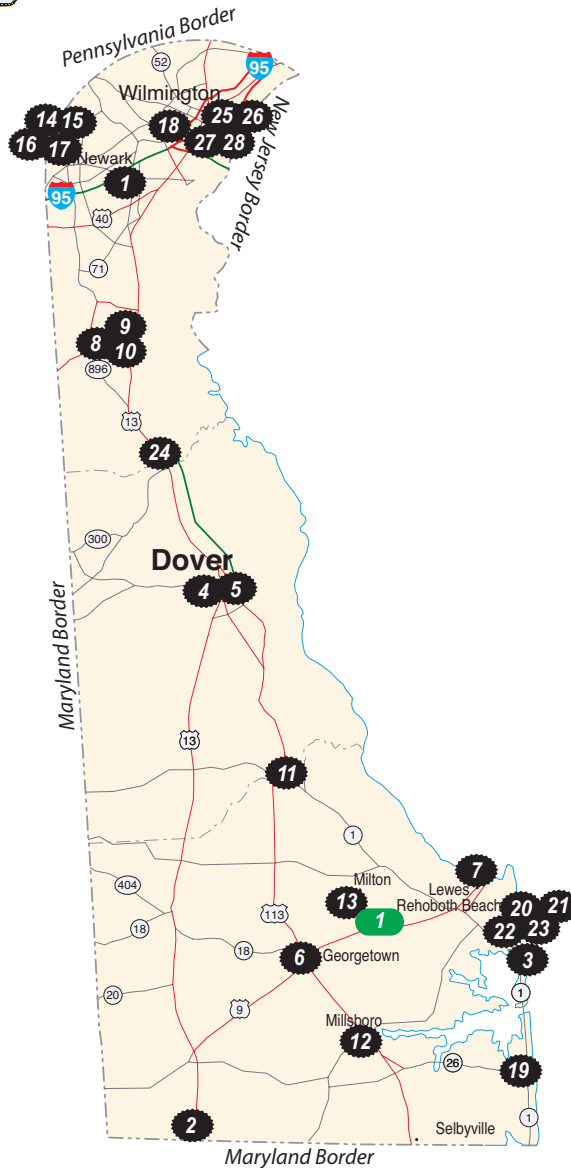

[www.robertsoxygen.com](http://www.robertsoxygen.com)

**HOPS**

Willamette Valley Hops  
The World's Finest Hops & Hop  
Products

[www.willamettevalleyhops.com](http://www.willamettevalleyhops.com)

The Business of Beer Since 1983  
Get Listed Today!

<http://www.americanbrewer.com>

**Legend**

- Breweries**
  - B*=Brewpub (brew & sell beer/food on premise)
  - C*=Contract Brewery (brew/sell beer off premise)
  - M*=Microbrewery (brew beer/sell off premise)
  - N*=Nanobrewery (3 BBL or less)
  - T*=Taproom (sell beer on premise)
  - P*=Proprietary Brewpub  
(sells food and beer exclusively brewed for premise)
  - R*=Regional (large, brew beer/sell off premise)
- Beer Bars & Restaurants**
- Homebrew Shops**
- Beer Stores**
- BOP - Brew on Premises**

*\*Call location to find out hours/days of operation*

For Sponsorship opportunities  
call 1-508-308-7889 today!

[www.goodbeermaps.com](http://www.goodbeermaps.com)  
1-508-308-7889